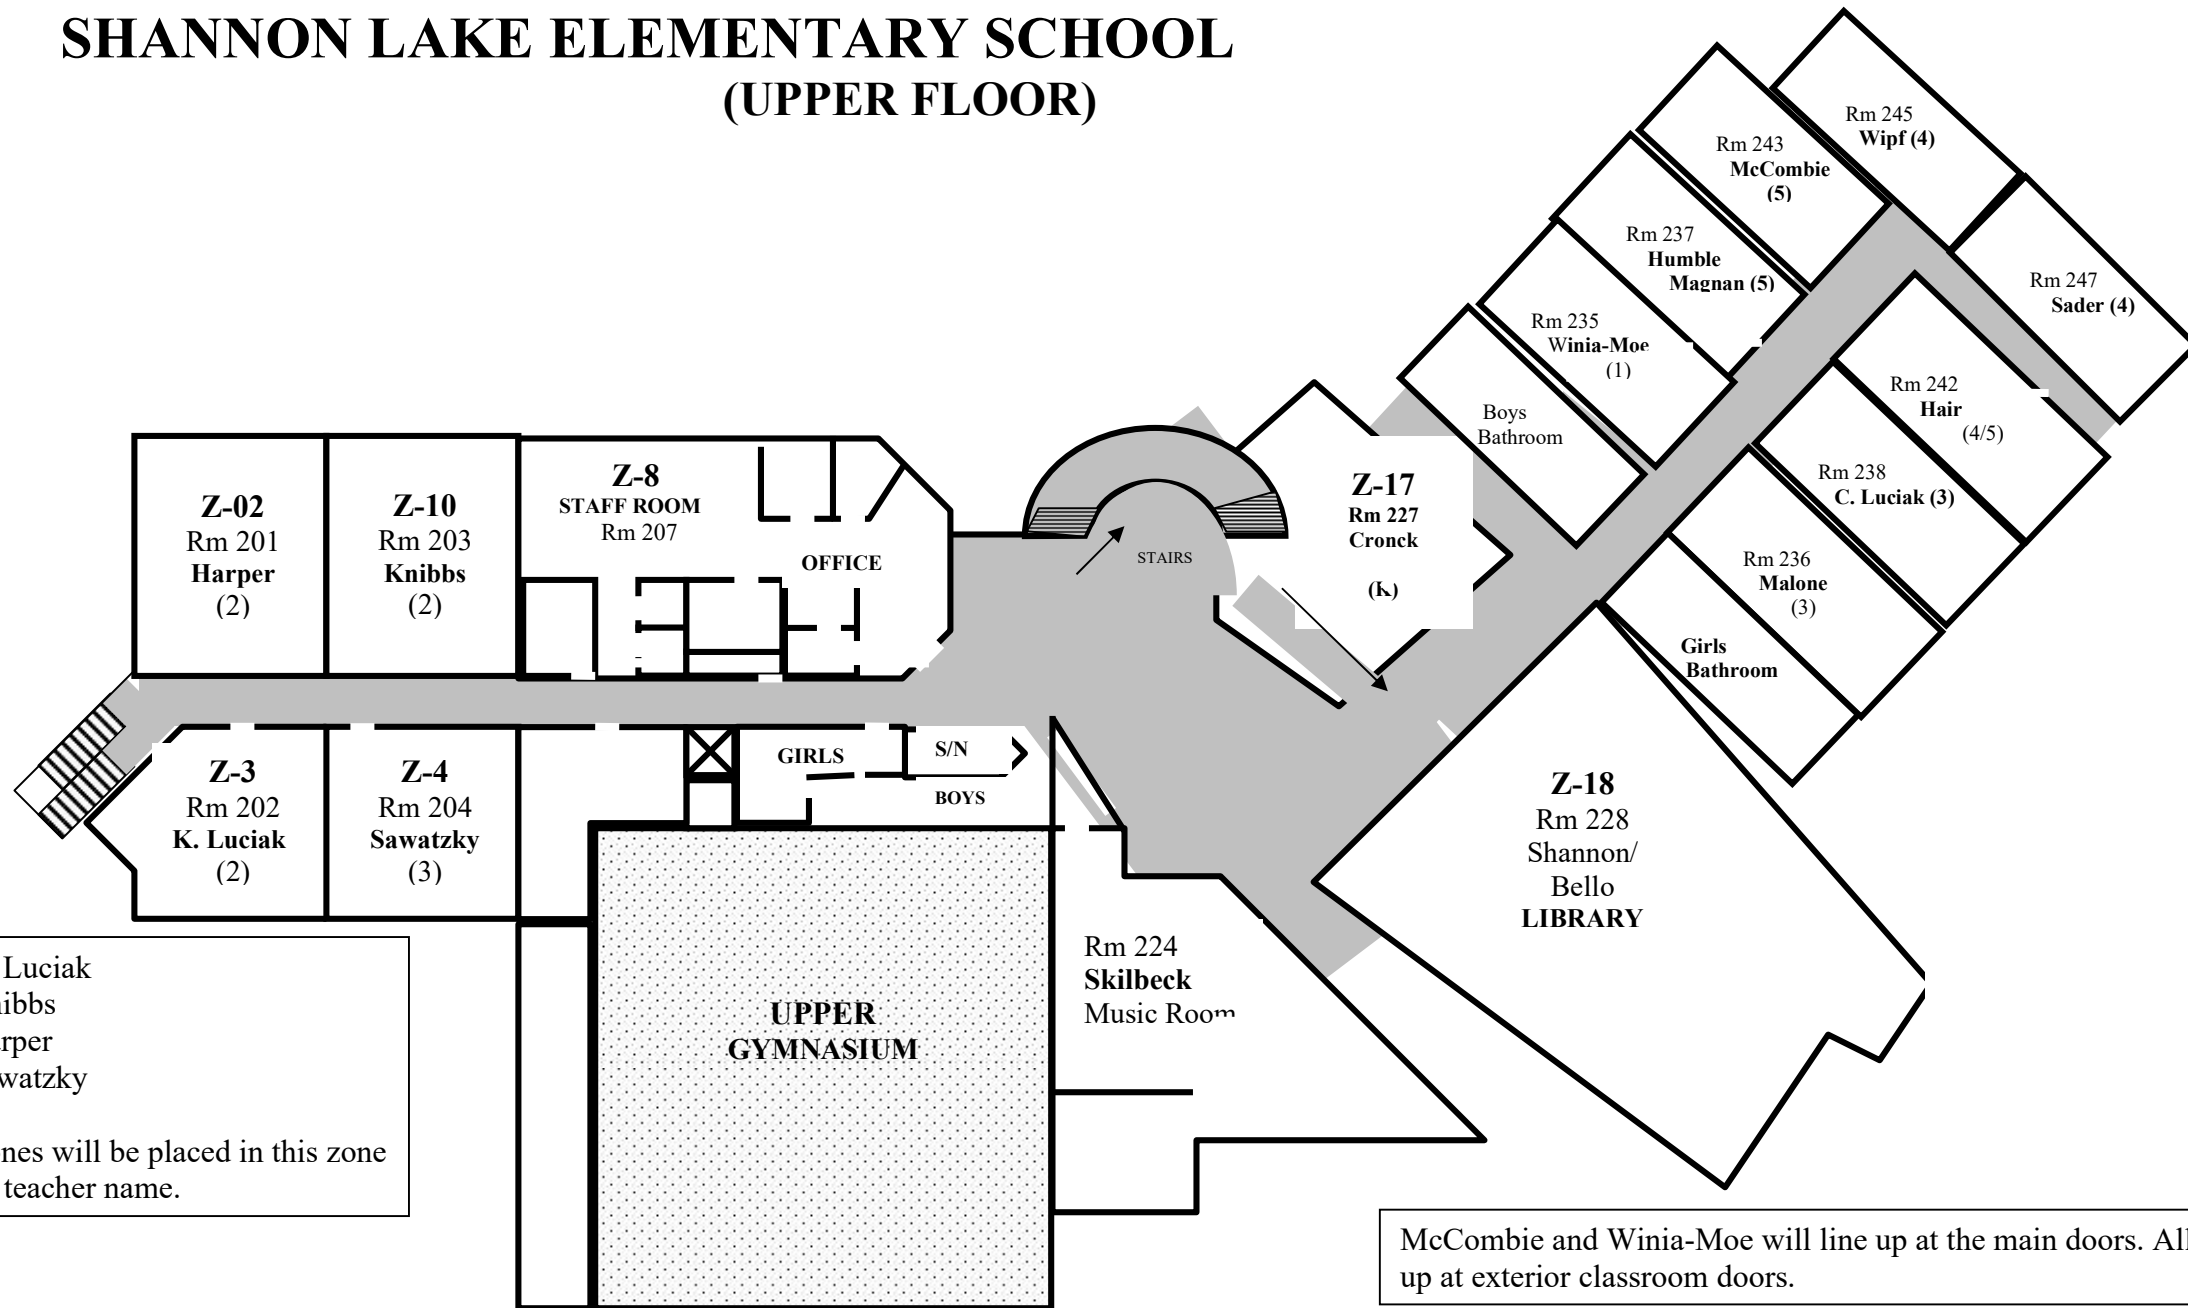

# SHANNON LAKE ELEMENTARY SCHOOL (UPPER FLOOR)

K. Luciak  
Knibbs  
Harper  
Sawatzky

Cones will be placed in this zone by teacher name.

McCombie and Winia-Moe will line up at the main doors. All others will line up at exterior classroom doors.